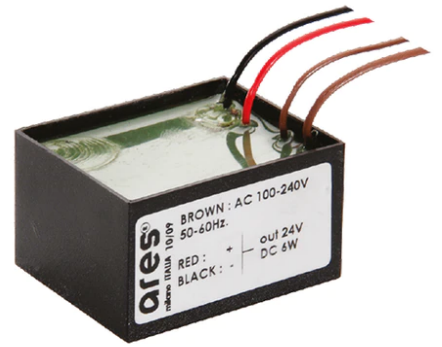

## Iota Wall Bracket 500 mm

□ 513098.1 - White

Adjustable projector for installation on wall, ceiling or floor.

Configuration: turned aluminium body (EN AW 6060) and AISI 316L stainless steel fixing bracket. Glass diffuser: extra clear with silkscreen border, fixed to the body through a robotic gluing system.

Protection rating: IP65

In compliance with EN60598-1 standards

Class of insulation: III

Installation: the luminaire is supplied with 2000 mm neoprene cable for an easy-to-make connection. It is equipped with a dc / dc highly efficient resin-coated converter that removes electromagnetic interference and allows parallel wiring and is protected against polarity reversal and sudden voltage peak. The version on pole is equipped with a 2-way terminal block for 3-conductor cables – H2O stop.

### Physical

<b>Color</b>	White
--------------	-------

## Iota Wall Bracket 500 mm

Box for Installation  
Alfa/Beta/Gamma/Trixie/Trixie Round  
105

Power Supply 8W 100÷240Vac/24Vdc  
350mA Ip20  
150

Power Supply 100÷240Vac/ 8W at  
24Vdc/ 6W at 350mA Ip65  
106