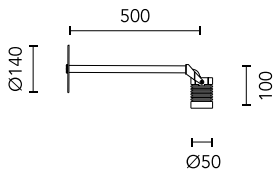

Iota Wall Bracket 500 mm

■ 513096.18 - Deep Brown

Adjustable projector for installation on wall, ceiling or floor.

Configuration: turned aluminium body (EN AW 6060) and AISI 316L stainless steel fixing bracket. Glass diffuser: extra clear with silkscreen border, fixed to the body through a robotic gluing system.

Double layer coating for high resistance to corrosion: the aluminium components are painted with a double coat using powders which are compliant with QUALICOAT standards: a first layer of epoxy powder (with excellent chemical and mechanical resistance) and a second finishing layer of polyester powder (resistant to UV rays and atmospheric agents). The entire painting process of the aluminium fitting starts from components which have been sand-blasted in advance to make the surface more porous and increase the adherence of the paint. Ares effects alkaline and acid washing to clean the surfaces completely, then rinses with demineralised water to remove any residue particles, subsequently a chemical conversion treatment is done to protect against rusting.

Protection rating: IP65

In compliance with EN60598-1 standards

Class of insulation: III

Installation: the luminaire is supplied with 2000 mm neoprene cable for an easy-to-make connection. It is equipped with a dc / dc highly efficient resin-coated converter that removes electromagnetic interference and allows parallel wiring and is protected against polarity reversal and sudden voltage peak. The version on pole is equipped with a 2-way terminal block for 3-conductor cables – H2O stop.