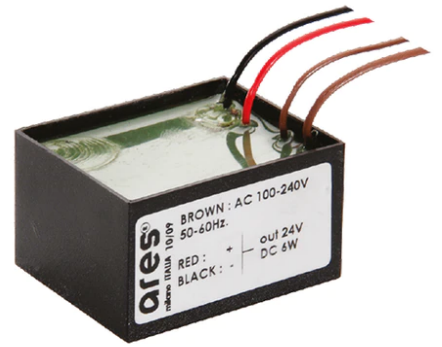

Iota Wall Bracket 500 mm

■ 513096.18 - Deep Brown

Adjustable projector for installation on wall, ceiling or floor.

Configuration: turned aluminium body (EN AW 6060) and AISI 316L stainless steel fixing bracket. Glass diffuser: extra clear with silkscreen border, fixed to the body through a robotic gluing system.

Double layer coating for high resistance to corrosion: the aluminium components are painted with a double coat using powders which are compliant with QUALICOAT standards: a first layer of epoxy powder (with excellent chemical and mechanical resistance) and a second finishing layer of polyester powder (resistant to UV rays and atmospheric agents). The entire painting process of the aluminium fitting starts from components which have been sand-blasted in advance to make the surface more porous and increase the adherence of the paint. Ares effects alkaline and acid washing to clean the surfaces completely, then rinses with demineralised water to remove any residue particles, subsequently a chemical conversion treatment is done to protect against rusting.

Protection rating: IP65

In compliance with EN60598-1 standards

Class of insulation: III

Installation: the luminaire is supplied with 2000 mm neoprene cable for an easy-to-make connection. It is equipped with a dc / dc highly efficient resin-coated converter that removes electromagnetic interference and allows parallel wiring and is protected against polarity reversal and sudden voltage peak. The version on pole is equipped with a 2-way terminal block for 3-conductor cables – H2O stop.

Physical

Color	Deep Brown
--------------	------------

Note

Dimmable version on request

Iota Wall Bracket 500 mm

Box for Installation
Alfa/Beta/Gamma/Trixie/Trixie Round
105

Power Supply 8W 100÷240Vac/24Vdc
350mA Ip20
150