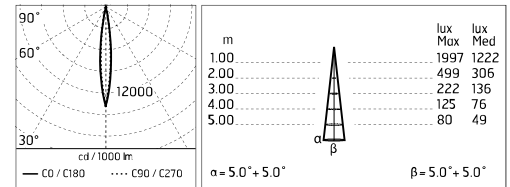

Optical

Lighting type	Direct
LED type	Power LED
Light distribution	Symmetric
Optical type	Spot