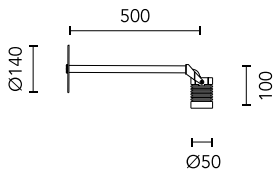

Iota Wall Bracket 500 mm

■ 513096.12 - Forest Green

Adjustable projector for installation on wall, ceiling or floor.

Configuration: turned aluminium body (EN AW 6060) and AISI 316L stainless steel fixing bracket. Glass diffuser: extra clear with silkscreen border, fixed to the body through a robotic gluing system.

Double layer coating for high resistance to corrosion: the aluminium components are painted with a double coat using powders which are compliant with QUALICOAT standards: a first layer of epoxy powder (with excellent chemical and mechanical resistance) and a second finishing layer of polyester powder (resistant to UV rays and atmospheric agents). The entire painting process of the aluminium fitting starts from components which have been sand-blasted in advance to make the surface more porous and increase the adherence of the paint. Ares effects alkaline and acid washing to clean the surfaces completely, then rinses with demineralised water to remove any residue particles, subsequently a chemical conversion treatment is done to protect against rusting.

Protection rating: IP65

In compliance with EN60598-1 standards

Class of insulation: III

Installation: the luminaire is supplied with 2000 mm neoprene cable for an easy-to-make connection. It is equipped with a dc / dc highly efficient resin-coated converter that removes electromagnetic interference and allows parallel wiring and is protected against polarity reversal and sudden voltage peak. The version on pole is equipped with a 2-way terminal block for 3-conductor cables – H2O stop.