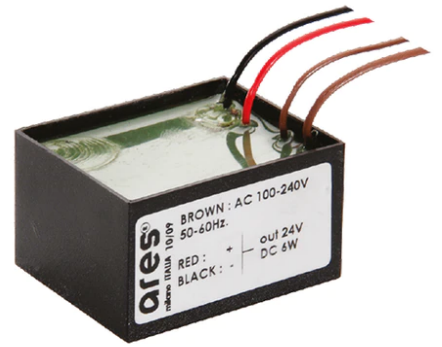

Iota Wall Bracket 500 mm

■ 513096.12 - Forest Green

Adjustable projector for installation on wall, ceiling or floor.

Configuration: turned aluminium body (EN AW 6060) and AISI 316L stainless steel fixing bracket. Glass diffuser: extra clear with silkscreen border, fixed to the body through a robotic gluing system.

Double layer coating for high resistance to corrosion: the aluminium components are painted with a double coat using powders which are compliant with QUALICOAT standards: a first layer of epoxy powder (with excellent chemical and mechanical resistance) and a second finishing layer of polyester powder (resistant to UV rays and atmospheric agents). The entire painting process of the aluminium fitting starts from components which have been sand-blasted in advance to make the surface more porous and increase the adherence of the paint. Ares effects alkaline and acid washing to clean the surfaces completely, then rinses with demineralised water to remove any residue particles, subsequently a chemical conversion treatment is done to protect against rusting.

Protection rating: IP65

In compliance with EN60598-1 standards

Class of insulation: III

Installation: the luminaire is supplied with 2000 mm neoprene cable for an easy-to-make connection. It is equipped with a dc / dc highly efficient resin-coated converter that removes electromagnetic interference and allows parallel wiring and is protected against polarity reversal and sudden voltage peak. The version on pole is equipped with a 2-way terminal block for 3-conductor cables – H2O stop.

Physical

Color	Forest Green
--------------	--------------

Note

Dimmable version on request

Iota Wall Bracket 500 mm

Box for Installation
Alfa/Beta/Gamma/Trixie/Trixie Round
105

Power Supply 8W 100+240Vac/24Vdc
350mA Ip20
150