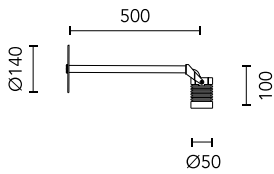

Iota Wall Bracket 500 mm

513096.1 - White

Adjustable projector for installation on wall, ceiling or floor.

Configuration: turned aluminium body (EN AW 6060) and AISI 316L stainless steel fixing bracket. Glass diffuser: extra clear with silkscreen border, fixed to the body through a robotic gluing system.

Double layer coating for high resistance to corrosion: the aluminium components are painted with a double coat using powders which are compliant with QUALICOAT standards: a first layer of epoxy powder (with excellent chemical and mechanical resistance) and a second finishing layer of polyester powder (resistant to UV rays and atmospheric agents). The entire painting process of the aluminium fitting starts from components which have been sand-blasted in advance to make the surface more porous and increase the adherence of the paint. Ares effects alkaline and acid washing to clean the surfaces completely, then rinses with demineralised water to remove any residue particles, subsequently a chemical conversion treatment is done to protect against rusting.

Protection rating: IP65

In compliance with EN60598-1 standards

Class of insulation: III

Installation: the luminaire is supplied with 2000 mm neoprene cable for an easy-to-make connection. It is equipped with a dc / dc highly efficient resin-coated converter that removes electromagnetic interference and allows parallel wiring and is protected against polarity reversal and sudden voltage peak. The version on pole is equipped with a 2-way terminal block for 3-conductor cables – H2O stop.