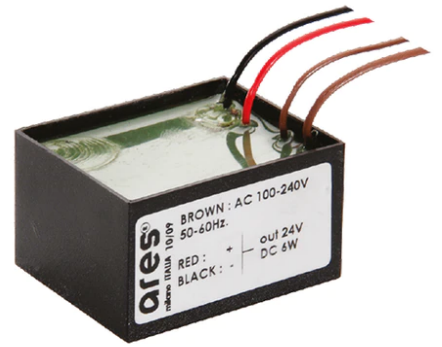

Iota Wall Bracket 500 mm

■ 513063.6 - Grey

Adjustable projector for installation on wall, ceiling or floor.

Configuration: turned aluminium body (EN AW 6060) and AISI 316L stainless steel fixing bracket. Glass diffuser: extra clear with silkscreen border, fixed to the body through a robotic gluing system.

Double layer coating for high resistance to corrosion: the aluminium components are painted with a double coat using powders which are compliant with QUALICOAT standards: a first layer of epoxy powder (with excellent chemical and mechanical resistance) and a second finishing layer of polyester powder (resistant to UV rays and atmospheric agents). The entire painting process of the aluminium fitting starts from components which have been sand-blasted in advance to make the surface more porous and increase the adherence of the paint. Ares effects alkaline and acid washing to clean the surfaces completely, then rinses with demineralised water to remove any residue particles, subsequently a chemical conversion treatment is done to protect against rusting.

Protection rating: IP65

In compliance with EN60598-1 standards

Class of insulation: III

Installation: the luminaire is supplied with 2000 mm neoprene cable for an easy-to-make connection. It is equipped with a dc / dc highly efficient resin-coated converter that removes electromagnetic interference and allows parallel wiring and is protected against polarity reversal and sudden voltage peak. The version on pole is equipped with a 2-way terminal block for 3-conductor cables – H2O stop.

Physical

Color	Grey
--------------	------

Note

Dimmable version on request

Iota Wall Bracket 500 mm

Box for Installation
Alfa/Beta/Gamma/Trixie/Trixie Round
105

Power Supply 8W 100÷240Vac/24Vdc
350mA Ip20
150