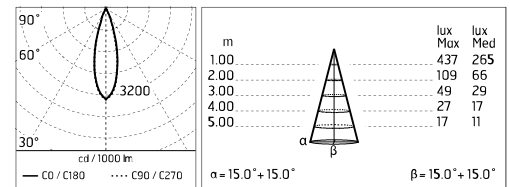

Optical

Lighting type	Direct
LED type	Power LED
Light distribution	Symmetric
Optical type	Medium