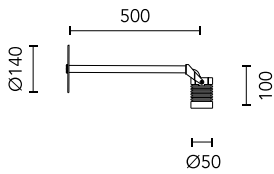

## Iota Wall Bracket 500 mm

■ 513063.4 - Black

Adjustable projector for installation on wall, ceiling or floor.

Configuration: turned aluminium body (EN AW 6060) and AISI 316L stainless steel fixing bracket. Glass diffuser: extra clear with silkscreen border, fixed to the body through a robotic gluing system.

Protection rating: IP65

In compliance with EN60598-1 standards

Class of insulation: III

Installation: the luminaire is supplied with 2000 mm neoprene cable for an easy-to-make connection. It is equipped with a dc / dc highly efficient resin-coated converter that removes electromagnetic interference and allows parallel wiring and is protected against polarity reversal and sudden voltage peak. The version on pole is equipped with a 2-way terminal block for 3-conductor cables – H2O stop.