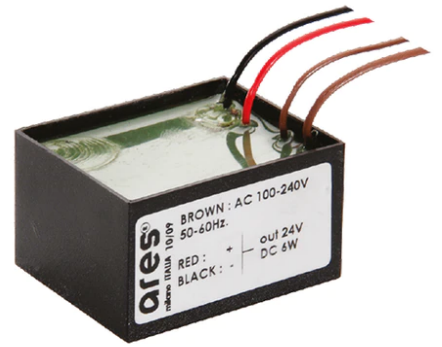

Iota Wall Bracket 500 mm

■ 513063.12 - Forest Green

Adjustable projector for installation on wall, ceiling or floor.

Configuration: turned aluminium body (EN AW 6060) and AISI 316L stainless steel fixing bracket. Glass diffuser: extra clear with silkscreen border, fixed to the body through a robotic gluing system.

Double layer coating for high resistance to corrosion: the aluminium components are painted with a double coat using powders which are compliant with QUALICOAT standards: a first layer of epoxy powder (with excellent chemical and mechanical resistance) and a second finishing layer of polyester powder (resistant to UV rays and atmospheric agents). The entire painting process of the aluminium fitting starts from components which have been sand-blasted in advance to make the surface more porous and increase the adherence of the paint. Ares effects alkaline and acid washing to clean the surfaces completely, then rinses with demineralised water to remove any residue particles, subsequently a chemical conversion treatment is done to protect against rusting.

Protection rating: IP65

In compliance with EN60598-1 standards

Class of insulation: III

Installation: the luminaire is supplied with 2000 mm neoprene cable for an easy-to-make connection. It is equipped with a dc / dc highly efficient resin-coated converter that removes electromagnetic interference and allows parallel wiring and is protected against polarity reversal and sudden voltage peak. The version on pole is equipped with a 2-way terminal block for 3-conductor cables – H2O stop.

Physical

Color	Forest Green
--------------	--------------

Note

Dimmable version on request

Iota Wall Bracket 500 mm

Box for Installation
Alfa/Beta/Gamma/Trixie/Trixie Round
105

Power Supply 8W 100÷240Vac/24Vdc
350mA Ip20
150