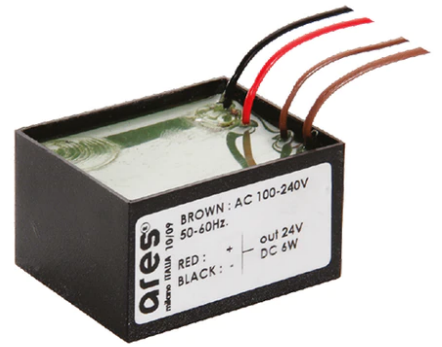

Iota Wall Bracket 500 mm

513063.1 - White

Adjustable projector for installation on wall, ceiling or floor.

Configuration: turned aluminium body (EN AW 6060) and AISI 316L stainless steel fixing bracket. Glass diffuser: extra clear with silkscreen border, fixed to the body through a robotic gluing system.

Double layer coating for high resistance to corrosion: the aluminium components are painted with a double coat using powders which are compliant with QUALICOAT standards: a first layer of epoxy powder (with excellent chemical and mechanical resistance) and a second finishing layer of polyester powder (resistant to UV rays and atmospheric agents). The entire painting process of the aluminium fitting starts from components which have been sand-blasted in advance to make the surface more porous and increase the adherence of the paint. Ares effects alkaline and acid washing to clean the surfaces completely, then rinses with demineralised water to remove any residue particles, subsequently a chemical conversion treatment is done to protect against rusting.

Protection rating: IP65

In compliance with EN60598-1 standards

Class of insulation: III

Installation: the luminaire is supplied with 2000 mm neoprene cable for an easy-to-make connection. It is equipped with a dc / dc highly efficient resin-coated converter that removes electromagnetic interference and allows parallel wiring and is protected against polarity reversal and sudden voltage peak. The version on pole is equipped with a 2-way terminal block for 3-conductor cables – H2O stop.

Physical

Color	White
--------------	-------

Note

Dimmable version on request

Iota Wall Bracket 500 mm

Box for Installation
Alfa/Beta/Gamma/Trixie/Trixie Round
105

Power Supply 8W 100÷240Vac/24Vdc
350mA Ip20
150