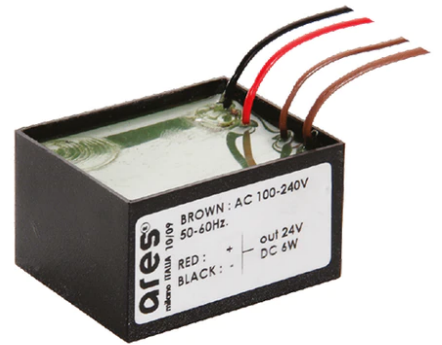

Iota Wall Bracket 500 mm

■ 513062.6 - Grey

Adjustable projector for installation on wall, ceiling or floor.

Configuration: turned aluminium body (EN AW 6060) and AISI 316L stainless steel fixing bracket. Glass diffuser: extra clear with silkscreen border, fixed to the body through a robotic gluing system.

Double layer coating for high resistance to corrosion: the aluminium components are painted with a double coat using powders which are compliant with QUALICOAT standards: a first layer of epoxy powder (with excellent chemical and mechanical resistance) and a second finishing layer of polyester powder (resistant to UV rays and atmospheric agents). The entire painting process of the aluminium fitting starts from components which have been sand-blasted in advance to make the surface more porous and increase the adherence of the paint. Ares effects alkaline and acid washing to clean the surfaces completely, then rinses with demineralised water to remove any residue particles, subsequently a chemical conversion treatment is done to protect against rusting.

Protection rating: IP65

In compliance with EN60598-1 standards

Class of insulation: III

Installation: the luminaire is supplied with 2000 mm neoprene cable for an easy-to-make connection. It is equipped with a dc / dc highly efficient resin-coated converter that removes electromagnetic interference and allows parallel wiring and is protected against polarity reversal and sudden voltage peak. The version on pole is equipped with a 2-way terminal block for 3-conductor cables – H2O stop.

Physical

Color	Grey
--------------	------

Note

Dimmable version on request

Iota Wall Bracket 500 mm

Box for Installation
Alfa/Beta/Gamma/Trixie/Trixie Round
105

Power Supply 8W 100÷240Vac/24Vdc
350mA Ip20
150