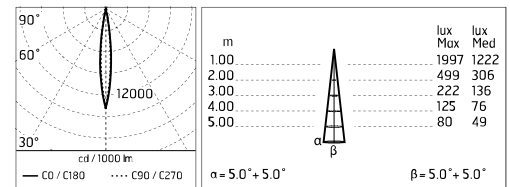

Optical

Lighting type	Direct
LED type	Power LED
Light distribution	Symmetric
Optical type	Spot

Electrical

Frequency (Hz)	50-60	Insulation class	III
Voltage (V)	24		
Dimmable	No		
Driver type	Not dimmable		
Emergency	Without		