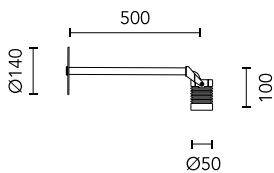

Iota Wall Bracket 500 mm

■ 513060.6 - Grey

Adjustable projector for installation on wall, ceiling or floor.

Configuration: turned aluminium body (EN AW 6060) and AISI 316L stainless steel fixing bracket. Glass diffuser: extra clear with silkscreen border, fixed to the body through a robotic gluing system.

Double layer coating for high resistance to corrosion: the aluminium components are painted with a double coat using powders which are compliant with QUALICOAT standards: a first layer of epoxy powder (with excellent chemical and mechanical resistance) and a second finishing layer of polyester powder (resistant to UV rays and atmospheric agents). The entire painting process of the aluminium fitting starts from components which have been sand-blasted in advance to make the surface more porous and increase the adherence of the paint. Ares effects alkaline and acid washing to clean the surfaces completely, then rinses with demineralised water to remove any residue particles, subsequently a chemical conversion treatment is done to protect against rusting.

Protection rating: IP65

In compliance with EN60598-1 standards

Class of insulation: III

Installation: the luminaire is supplied with 2000 mm neoprene cable for an easy-to-make connection. It is equipped with a dc / dc highly efficient resin-coated converter that removes electromagnetic interference and allows parallel wiring and is protected against polarity reversal and sudden voltage peak. The version on pole is equipped with a 2-way terminal block for 3-conductor cables – H2O stop.