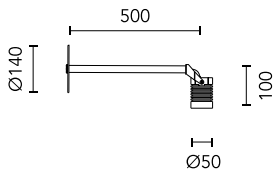

## Iota Wall Bracket 500 mm

■ 513060.18 - Deep Brown

Adjustable projector for installation on wall, ceiling or floor.

Configuration: turned aluminium body (EN AW 6060) and AISI 316L stainless steel fixing bracket. Glass diffuser: extra clear with silkscreen border, fixed to the body through a robotic gluing system.

Protection rating: IP65

In compliance with EN60598-1 standards

Class of insulation: III

Installation: the luminaire is supplied with 2000 mm neoprene cable for an easy-to-make connection. It is equipped with a dc / dc highly efficient resin-coated converter that removes electromagnetic interference and allows parallel wiring and is protected against polarity reversal and sudden voltage peak. The version on pole is equipped with a 2-way terminal block for 3-conductor cables – H2O stop.