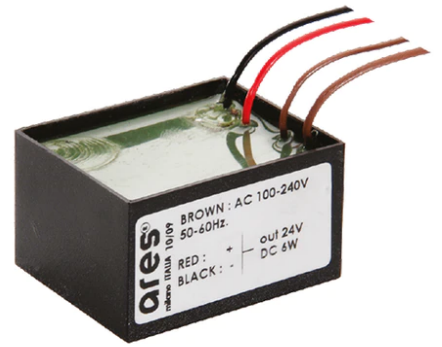

## Iota Wall Bracket 500 mm

■ 513060.18 - Deep Brown

Adjustable projector for installation on wall, ceiling or floor.

Configuration: turned aluminium body (EN AW 6060) and AISI 316L stainless steel fixing bracket. Glass diffuser: extra clear with silkscreen border, fixed to the body through a robotic gluing system.

Protection rating: IP65

In compliance with EN60598-1 standards

Class of insulation: III

Installation: the luminaire is supplied with 2000 mm neoprene cable for an easy-to-make connection. It is equipped with a dc / dc highly efficient resin-coated converter that removes electromagnetic interference and allows parallel wiring and is protected against polarity reversal and sudden voltage peak. The version on pole is equipped with a 2-way terminal block for 3-conductor cables – H2O stop.

### Physical

<b>Color</b>	Deep Brown
--------------	------------

## Iota Wall Bracket 500 mm

Box for Installation  
Alfa/Beta/Gamma/Trixie/Trixie Round  
105

Power Supply 8W 100÷240Vac/24Vdc  
350mA Ip20  
150

Power Supply 100÷240Vac/ 8W at  
24Vdc/ 6W at 350mA Ip65  
106