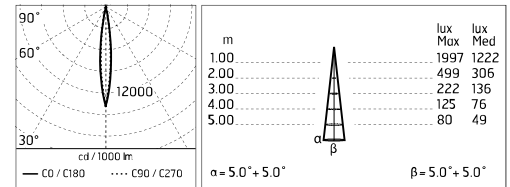

Optical

Lighting type	Direct
LED type	Power LED
Light distribution	Symmetric
Optical type	Spot

Electrical

Frequency (Hz)	50-60	Insulation class	III
Voltage (V)	24		
Dimmable	No		
Driver type	Not dimmable		
Emergency	Without		