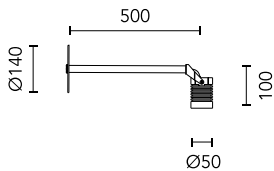

Iota Wall Bracket 500 mm

■ 513060.12 - Forest Green

Adjustable projector for installation on wall, ceiling or floor.

Configuration: turned aluminium body (EN AW 6060) and AISI 316L stainless steel fixing bracket. Glass diffuser: extra clear with silkscreen border, fixed to the body through a robotic gluing system.

Double layer coating for high resistance to corrosion: the aluminium components are painted with a double coat using powders which are compliant with QUALICOAT standards: a first layer of epoxy powder (with excellent chemical and mechanical resistance) and a second finishing layer of polyester powder (resistant to UV rays and atmospheric agents). The entire painting process of the aluminium fitting starts from components which have been sand-blasted in advance to make the surface more porous and increase the adherence of the paint. Ares effects alkaline and acid washing to clean the surfaces completely, then rinses with demineralised water to remove any residue particles, subsequently a chemical conversion treatment is done to protect against rusting.

Protection rating: IP65

In compliance with EN60598-1 standards

Class of insulation: III

Installation: the luminaire is supplied with 2000 mm neoprene cable for an easy-to-make connection. It is equipped with a dc / dc highly efficient resin-coated converter that removes electromagnetic interference and allows parallel wiring and is protected against polarity reversal and sudden voltage peak. The version on pole is equipped with a 2-way terminal block for 3-conductor cables – H2O stop.