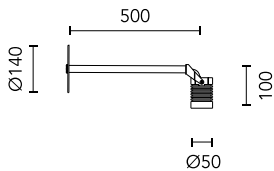

Iota Wall Bracket 500 mm

513060.1 - White

Adjustable projector for installation on wall, ceiling or floor.

Configuration: turned aluminium body (EN AW 6060) and AISI 316L stainless steel fixing bracket. Glass diffuser: extra clear with silkscreen border, fixed to the body through a robotic gluing system.

Double layer coating for high resistance to corrosion: the aluminium components are painted with a double coat using powders which are compliant with QUALICOAT standards: a first layer of epoxy powder (with excellent chemical and mechanical resistance) and a second finishing layer of polyester powder (resistant to UV rays and atmospheric agents). The entire painting process of the aluminium fitting starts from components which have been sand-blasted in advance to make the surface more porous and increase the adherence of the paint. Ares effects alkaline and acid washing to clean the surfaces completely, then rinses with demineralised water to remove any residue particles, subsequently a chemical conversion treatment is done to protect against rusting.

Protection rating: IP65

In compliance with EN60598-1 standards

Class of insulation: III

Installation: the luminaire is supplied with 2000 mm neoprene cable for an easy-to-make connection. It is equipped with a dc / dc highly efficient resin-coated converter that removes electromagnetic interference and allows parallel wiring and is protected against polarity reversal and sudden voltage peak. The version on pole is equipped with a 2-way terminal block for 3-conductor cables – H2O stop.