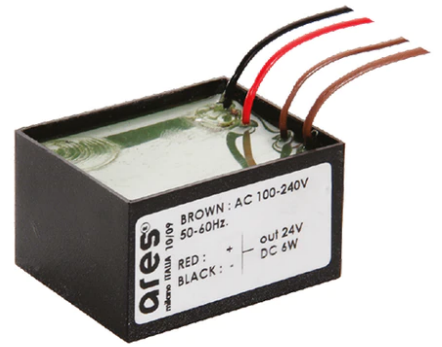

Iota Wall Bracket 500 mm

513060.1 - White

Adjustable projector for installation on wall, ceiling or floor.

Configuration: turned aluminium body (EN AW 6060) and AISI 316L stainless steel fixing bracket. Glass diffuser: extra clear with silkscreen border, fixed to the body through a robotic gluing system.

Double layer coating for high resistance to corrosion: the aluminium components are painted with a double coat using powders which are compliant with QUALICOAT standards: a first layer of epoxy powder (with excellent chemical and mechanical resistance) and a second finishing layer of polyester powder (resistant to UV rays and atmospheric agents). The entire painting process of the aluminium fitting starts from components which have been sand-blasted in advance to make the surface more porous and increase the adherence of the paint. Ares effects alkaline and acid washing to clean the surfaces completely, then rinses with demineralised water to remove any residue particles, subsequently a chemical conversion treatment is done to protect against rusting.

Protection rating: IP65

In compliance with EN60598-1 standards

Class of insulation: III

Installation: the luminaire is supplied with 2000 mm neoprene cable for an easy-to-make connection. It is equipped with a dc / dc highly efficient resin-coated converter that removes electromagnetic interference and allows parallel wiring and is protected against polarity reversal and sudden voltage peak. The version on pole is equipped with a 2-way terminal block for 3-conductor cables – H2O stop.

Physical

Color	White
--------------	-------

Note

Dimmable version on request

Iota Wall Bracket 500 mm

Box for Installation
Alfa/Beta/Gamma/Trixie/Trixie Round
105

Power Supply 8W 100÷240Vac/24Vdc
350mA Ip20
150