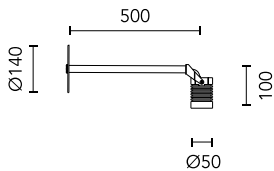

Iota Wall Bracket 500 mm

■ 513059.6 - Grey

Adjustable projector for installation on wall, ceiling or floor.

Configuration: turned aluminium body (EN AW 6060) and AISI 316L stainless steel fixing bracket. Glass diffuser: extra clear with silkscreen border, fixed to the body through a robotic gluing system.

Double layer coating for high resistance to corrosion: the aluminium components are painted with a double coat using powders which are compliant with QUALICOAT standards: a first layer of epoxy powder (with excellent chemical and mechanical resistance) and a second finishing layer of polyester powder (resistant to UV rays and atmospheric agents). The entire painting process of the aluminium fitting starts from components which have been sand-blasted in advance to make the surface more porous and increase the adherence of the paint. Ares effects alkaline and acid washing to clean the surfaces completely, then rinses with demineralised water to remove any residue particles, subsequently a chemical conversion treatment is done to protect against rusting.

Protection rating: IP65

In compliance with EN60598-1 standards

Class of insulation: III

Installation: the luminaire is supplied with 2000 mm neoprene cable for an easy-to-make connection. It is equipped with a dc / dc highly efficient resin-coated converter that removes electromagnetic interference and allows parallel wiring and is protected against polarity reversal and sudden voltage peak. The version on pole is equipped with a 2-way terminal block for 3-conductor cables – H2O stop.