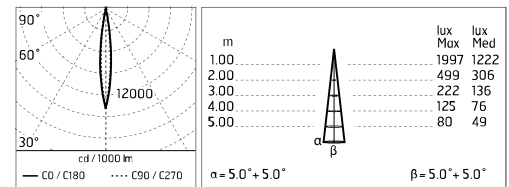

Optical

Lighting type	Direct
LED type	Power LED
Light distribution	Symmetric
Optical type	Spot