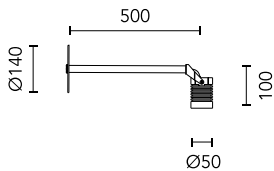

Iota Wall Bracket 500 mm

■ 513059.12 - Forest Green

Adjustable projector for installation on wall, ceiling or floor.

Configuration: turned aluminium body (EN AW 6060) and AISI 316L stainless steel fixing bracket. Glass diffuser: extra clear with silkscreen border, fixed to the body through a robotic gluing system.

Double layer coating for high resistance to corrosion: the aluminium components are painted with a double coat using powders which are compliant with QUALICOAT standards: a first layer of epoxy powder (with excellent chemical and mechanical resistance) and a second finishing layer of polyester powder (resistant to UV rays and atmospheric agents). The entire painting process of the aluminium fitting starts from components which have been sand-blasted in advance to make the surface more porous and increase the adherence of the paint. Ares effects alkaline and acid washing to clean the surfaces completely, then rinses with demineralised water to remove any residue particles, subsequently a chemical conversion treatment is done to protect against rusting.

Protection rating: IP65

In compliance with EN60598-1 standards

Class of insulation: III

Installation: the luminaire is supplied with 2000 mm neoprene cable for an easy-to-make connection. It is equipped with a dc / dc highly efficient resin-coated converter that removes electromagnetic interference and allows parallel wiring and is protected against polarity reversal and sudden voltage peak. The version on pole is equipped with a 2-way terminal block for 3-conductor cables – H2O stop.