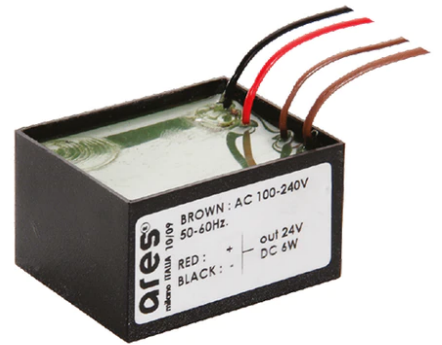

Iota Pole h 500 mm

■ 513088.12 - Forest Green

Adjustable projector for installation on wall, ceiling or floor.

Configuration: turned aluminium body (EN AW 6060) and AISI 316L stainless steel fixing bracket. Glass diffuser: extra clear with silkscreen border, fixed to the body through a robotic gluing system.

Protection rating: IP65

In compliance with EN60598-1 standards

Class of insulation: III

Installation: the luminaire is supplied with 2000 mm neoprene cable for an easy-to-make connection. It is equipped with a dc / dc highly efficient resin-coated converter that removes electromagnetic interference and allows parallel wiring and is protected against polarity reversal and sudden voltage peak. The version on pole is equipped with a 2-way terminal block for 3-conductor cables – H2O stop.

Optical

Lighting type	Direct
LED type	Power LED
Light distribution	Symmetric
Optical type	Spot

Electrical

Frequency (Hz)	50-60	Insulation class	III
Voltage (V)	24		
Dimmable	No		
Driver type	Not dimmable		
Emergency	Without		

Physical

Color	Forest Green
--------------	--------------

Note

Dimmable version on request

Iota Pole h 500 mm

Ground Spike Martina/Mini
Martina/Perseo 9/Iota
136

Power Supply 8W 100+240Vac/24Vdc
350mA Ip20
150