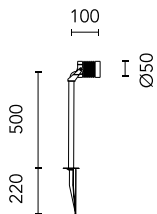

Iota Pole h 500 mm

■ 513088.12 - Forest Green

Adjustable projector for installation on wall, ceiling or floor.

Configuration: turned aluminium body (EN AW 6060) and AISI 316L stainless steel fixing bracket. Glass diffuser: extra clear with silkscreen border, fixed to the body through a robotic gluing system.

Protection rating: IP65

In compliance with EN60598-1 standards

Class of insulation: III

Installation: the luminaire is supplied with 2000 mm neoprene cable for an easy-to-make connection. It is equipped with a dc / dc highly efficient resin-coated converter that removes electromagnetic interference and allows parallel wiring and is protected against polarity reversal and sudden voltage peak. The version on pole is equipped with a 2-way terminal block for 3-conductor cables – H2O stop.