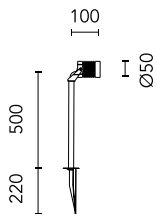

Iota Pole h 500 mm

■ 513038.12 - Forest Green

Adjustable projector for installation on wall, ceiling or floor.

Configuration: turned aluminium body (EN AW 6060) and AISI 316L stainless steel fixing bracket. Glass diffuser: extra clear with silkscreen border, fixed to the body through a robotic gluing system.

Protection rating: IP65

In compliance with EN60598-1 standards

Class of insulation: III

Installation: the luminaire is supplied with 2000 mm neoprene cable for an easy-to-make connection. It is equipped with a dc / dc highly efficient resin-coated converter that removes electromagnetic interference and allows parallel wiring and is protected against polarity reversal and sudden voltage peak. The version on pole is equipped with a 2-way terminal block for 3-conductor cables – H2O stop.

Physical

Color	Forest Green
--------------	--------------

Note

Dimmable version on request

Iota Pole h 500 mm

Power Supply 8W 110+240Vac/24Vdc
Ip67
235

Power Supply 20W 220+240V/24Vdc
Ip67
147

Power Supply 50W 120+240V/24Vdc
Ip67
155