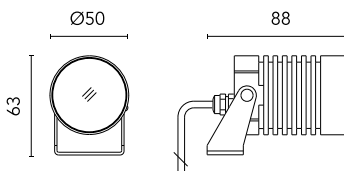

Optical

Lighting type	Direct
LED type	Power LED
Light distribution	Symmetric
Optical type	Medium