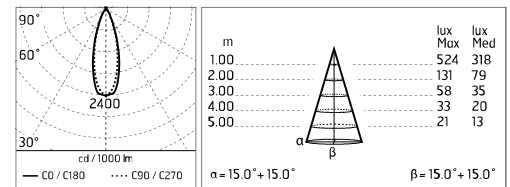

Optical

Lighting type	Direct
LED type	Power LED
Light distribution	Symmetric
Optical type	Medium