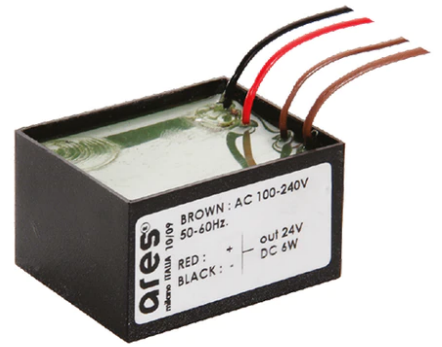

Iota

■ 513033.18 - Deep Brown

Adjustable projector for installation on wall, ceiling or floor.

Configuration: turned aluminium body (EN AW 6060) and AISI 316L stainless steel fixing bracket. Glass diffuser: extra clear with silkscreen border, fixed to the body through a robotic gluing system.

Double layer coating for high resistance to corrosion: the aluminium components are painted with a double coat using powders which are compliant with QUALICOAT standards: a first layer of epoxy powder (with excellent chemical and mechanical resistance) and a second finishing layer of polyester powder (resistant to UV rays and atmospheric agents). The entire painting process of the aluminium fitting starts from components which have been sand-blasted in advance to make the surface more porous and increase the adherence of the paint. Ares effects alkaline and acid washing to clean the surfaces completely, then rinses with demineralised water to remove any residue particles, subsequently a chemical conversion treatment is done to protect against rusting.

Protection rating: IP65

In compliance with EN60598-1 standards

Class of insulation: III

Installation: the luminaire is supplied with 2000 mm neoprene cable for an easy-to-make connection. It is equipped with a dc / dc highly efficient resin-coated converter that removes electromagnetic interference and allows parallel wiring and is protected against polarity reversal and sudden voltage peak. The version on pole is equipped with a 2-way terminal block for 3-conductor cables – H2O stop.

Physical

Color	Deep Brown
--------------	------------

Note

Dimmable version on request

Iota

Ground Spike Martina/Mini
Martina/Perseo 9/Iota
136

Power Supply 8W 100+240Vac/24Vdc
350mA Ip20
150

Power Supply 100+240Vac/ 8W at
24Vdc/ 6W at 350mA Ip65
106