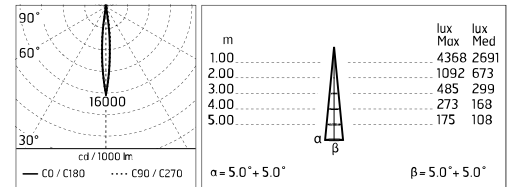

Optical

Lighting type	Direct
LED type	Power LED
Light distribution	Symmetric
Optical type	Medium

Electrical

Frequency (Hz)	50-60	Insulation class	III
Voltage (V)	24		
Dimmable	No		
Driver type	Not dimmable		
Emergency	Without		