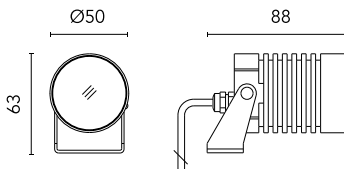

Optical

Lighting type	Direct
LED type	Power LED
Light distribution	Symmetric
Optical type	Medium