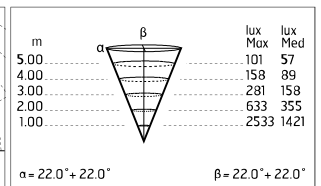

Optical

Lighting type	Direct
Light distribution	Symmetric
Optical type	Wide flood

Electrical

Frequency (Hz)	50-60	Insulation class	I
Lamp holder	G8.5		
Dimmable	No		
Driver type	Not dimmable		
Emergency	Without		