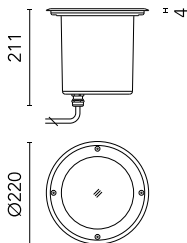

Idra 220 Sandblasted Glass

256713.0 - Inox

Round luminaire for installation in-ground – recessed.

Configuration: AISI 316 deep-drawn stainless steel structure with milled AISI 316L stainless steel finish frame.

Installation: the luminaire is equipped with a piece of cable with a 2-way connector for 3-conductor cables (H2O STOP) for an easy-to-make connection. LED 24V is equipped with a dc/dc highly efficient converter that removes electromagnetic interference and allows parallel wiring and is protected against polarity reversal and sudden voltage peak. Outdoor use requires suitable flexible cables. Installation requires a dedicated box for installation (to be ordered separately). It is important to provide a >400mm gravel layer or a drain system (for concrete surface) to ensure good drainage and to avoid water stagnation.