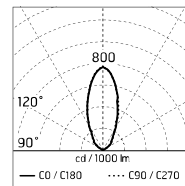

Optical

Lighting type	Direct
Light distribution	Symmetric
Optical type	Wide flood

Electrical

Frequency (Hz)	50-60	Insulation class	I
Lamp holder	G8.5		
Dimmable	No		
Driver type	Not dimmable		
Emergency	Without		