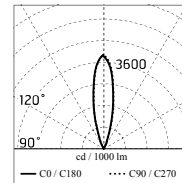

Optical

Lighting type	Direct
LED type	Power LED
Light distribution	Symmetric
Optical type	Medium

m	lux	
	Max	Med
5.00	129	79
4.00	201	124
3.00	358	220
2.00	805	496
1.00	3221	1982

α = 12.0° + 12.0° β = 12.0° + 12.0°