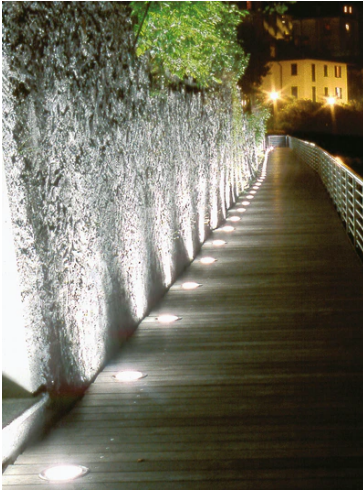

Idra 220 Power Led Transparent Glass

257722.A.0 - Inox

Round luminaire for installation in-ground – recessed.

Configuration: AISI 316 deep-drawn stainless steel structure with milled AISI 316L stainless steel finish frame. Glass diffuser: transparent or sandblasted. The stainless steel structure allows installation in extreme conditions (sea or road salt).

Protection rating: IP67

In compliance with EN 60598-1 standards

Class of insulation: mains: I; low voltage: III

Installation: the luminaire is equipped with a piece of cable with a 2-way connector for 3-conductor cables (H2O STOP) for an easy-to-make connection. LED 24V is equipped with a dc/dc highly efficient converter that removes electromagnetic interference and allows parallel wiring and is protected against polarity reversal and sudden voltage peak. Outdoor use requires suitable flexible cables. Installation requires a dedicated box for installation (to be ordered separately). It is important to provide a >400mm gravel layer or a drain system (for concrete surface) to ensure good drainage and to avoid water stagnation.