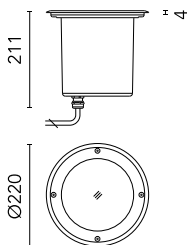

Idra 220 Power Led Transparent Glass

257722.A.0 - Inox

Round luminaire for installation in-ground – recessed.

Configuration: AISI 316 deep-drawn stainless steel structure with milled AISI 316L stainless steel finish frame. Glass diffuser: transparent or sandblasted. The stainless steel structure allows installation in extreme conditions (sea or road salt).

Protection rating: IP67

In compliance with EN 60598-1 standards

Class of insulation: mains: I; low voltage: III

Installation: the luminaire is equipped with a piece of cable with a 2-way connector for 3-conductor cables (H2O STOP) for an easy-to-make connection. LED 24V is equipped with a dc/dc highly efficient converter that removes electromagnetic interference and allows parallel wiring and is protected against polarity reversal and sudden voltage peak. Outdoor use requires suitable flexible cables. Installation requires a dedicated box for installation (to be ordered separately). It is important to provide a >400mm gravel layer or a drain system (for concrete surface) to ensure good drainage and to avoid water stagnation.