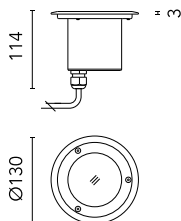

Idra 130 Power Led Transparent Glass

2556128.0 - Inox

Round luminaire for installation in-ground – recessed.

Configuration: AISI 316 deep-drawn stainless steel structure with milled AISI 316L stainless steel finish frame. Glass diffuser: transparent or sandblasted. The stainless steel structure allows installation in extreme conditions (sea or road salt).

Protection rating: IP67

In compliance with EN 60598-1 standards

Class of insulation: mains: I; low voltage: III

Installation: the luminaire is equipped with a piece of cable with a 2-way connector for 3-conductor cables (H2O STOP) for an easy-to-make connection. LED 24V is equipped with a dc/dc highly efficient converter that removes electromagnetic interference and allows parallel wiring and is protected against polarity reversal and sudden voltage peak. Outdoor use requires suitable flexible cables. Installation requires a dedicated box for installation (to be ordered separately). It is important to provide a >400mm gravel layer or a drain system (for concrete surface) to ensure good drainage and to avoid water stagnation.