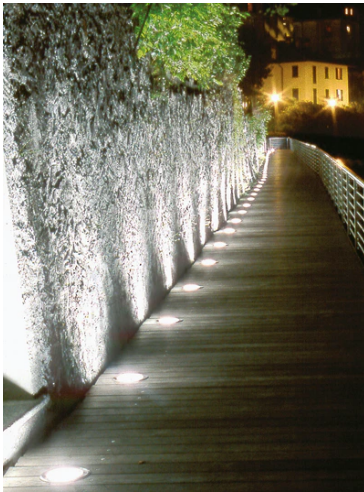

Idra 130 Power Led Transparent Glass

2556128.0 - Inox

Round luminaire for installation in-ground – recessed.

Configuration: AISI 316 deep-drawn stainless steel structure with milled AISI 316L stainless steel finish frame. Glass diffuser: transparent or sandblasted. The stainless steel structure allows installation in extreme conditions (sea or road salt).

Protection rating: IP67

In compliance with EN 60598-1 standards

Class of insulation: mains: I; low voltage: III

Installation: the luminaire is equipped with a piece of cable with a 2-way connector for 3-conductor cables (H2O STOP) for an easy-to-make connection. LED 24V is equipped with a dc/dc highly efficient converter that removes electromagnetic interference and allows parallel wiring and is protected against polarity reversal and sudden voltage peak. Outdoor use requires suitable flexible cables. Installation requires a dedicated box for installation (to be ordered separately). It is important to provide a >400mm gravel layer or a drain system (for concrete surface) to ensure good drainage and to avoid water stagnation.