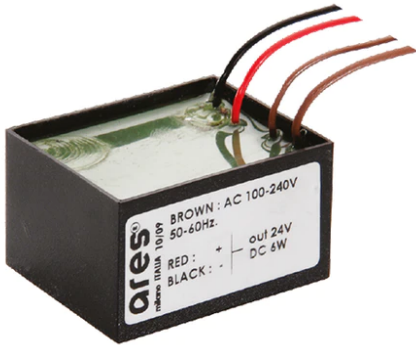

Idra 130 Power Led Transparent Glass

2556128.0 - Inox

Round luminaire for installation in-ground – recessed.

Configuration: AISI 316 deep-drawn stainless steel structure with milled AISI 316L stainless steel finish frame. Glass diffuser: transparent or sandblasted. The stainless steel structure allows installation in extreme conditions (sea or road salt).

Protection rating: IP67

In compliance with EN 60598-1 standards

Class of insulation: mains: I; low voltage: III

Installation: the luminaire is equipped with a piece of cable with a 2-way connector for 3-conductor cables (H2O STOP) for an easy-to-make connection. LED 24V is equipped with a dc/dc highly efficient converter that removes electromagnetic interference and allows parallel wiring and is protected against polarity reversal and sudden voltage peak. Outdoor use requires suitable flexible cables. Installation requires a dedicated box for installation (to be ordered separately). It is important to provide a >400mm gravel layer or a drain system (for concrete surface) to ensure good drainage and to avoid water stagnation.

Electrical

Frequency (Hz)	50-60	Insulation class	III
Voltage (V)	24		
Dimmable	No		
Driver type	Not dimmable		
Emergency	Without		

Physical

Color	Inox
-------	------

Idra 130 Power Led Transparent Glass

Box for Installation Idra 130
85

3/4 Way Terminal Block 4 Poles Ip68
H2O Stop
215

Power Supply 8W 100÷240Vac/24Vdc
350mA Ip20
150

Power Supply 100÷240Vac/ 8W at
24Vdc/ 6W at 350mA Ip65
106

Power Supply 10W 110÷240Vac/24Vdc
Ip20
87

Power Supply 10W 110÷240Vac/24Vdc
Ip67
175