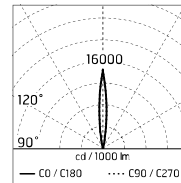

Optical

Lighting type	Direct
LED type	Power LED
Light distribution	Symmetric
Optical type	Medium

m	lux	
	Max	Med
5.00	177	108
4.00	276	169
3.00	491	300
2.00	1105	675
1.00	4418	2701

α = 5.0° + 5.0° β = 5.0° + 5.0°