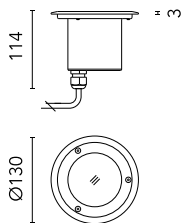

## Idra 130 Power Led Transparent Glass

25172128.0 - Inox

Round luminaire for installation in-ground – recessed.

Configuration: AISI 316 deep-drawn stainless steel structure with milled AISI 316L stainless steel finish frame. Glass diffuser: transparent or sandblasted. The stainless steel structure allows installation in extreme conditions (sea or road salt).

Protection rating: IP67

In compliance with EN 60598-1 standards

Class of insulation: mains: I; low voltage: III

Installation: the luminaire is equipped with a piece of cable with a 2-way connector for 3-conductor cables (H2O STOP) for an easy-to-make connection. LED 24V is equipped with a dc/dc highly efficient converter that removes electromagnetic interference and allows parallel wiring and is protected against polarity reversal and sudden voltage peak. Outdoor use requires suitable flexible cables. Installation requires a dedicated box for installation (to be ordered separately). It is important to provide a >400mm gravel layer or a drain system (for concrete surface) to ensure good drainage and to avoid water stagnation.