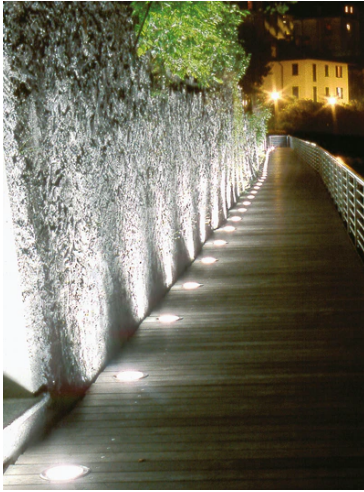

## Idra 130 Power Led Transparent Glass

25172128.0 - Inox

Round luminaire for installation in-ground – recessed.

Configuration: AISI 316 deep-drawn stainless steel structure with milled AISI 316L stainless steel finish frame. Glass diffuser: transparent or sandblasted. The stainless steel structure allows installation in extreme conditions (sea or road salt).

Protection rating: IP67

In compliance with EN 60598-1 standards

Class of insulation: mains: I; low voltage: III

Installation: the luminaire is equipped with a piece of cable with a 2-way connector for 3-conductor cables (H2O STOP) for an easy-to-make connection. LED 24V is equipped with a dc/dc highly efficient converter that removes electromagnetic interference and allows parallel wiring and is protected against polarity reversal and sudden voltage peak. Outdoor use requires suitable flexible cables. Installation requires a dedicated box for installation (to be ordered separately). It is important to provide a >400mm gravel layer or a drain system (for concrete surface) to ensure good drainage and to avoid water stagnation.