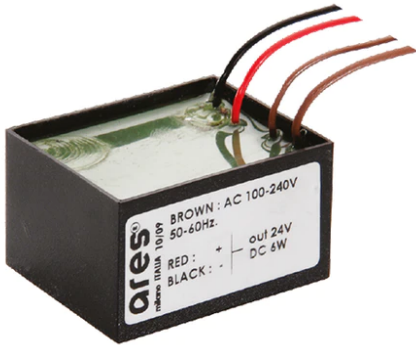

## Idra 130 Power Led Transparent Glass

25172128.0 - Inox

Round luminaire for installation in-ground – recessed.

Configuration: AISI 316 deep-drawn stainless steel structure with milled AISI 316L stainless steel finish frame. Glass diffuser: transparent or sandblasted. The stainless steel structure allows installation in extreme conditions (sea or road salt).

Protection rating: IP67

In compliance with EN 60598-1 standards

Class of insulation: mains: I; low voltage: III

Installation: the luminaire is equipped with a piece of cable with a 2-way connector for 3-conductor cables (H2O STOP) for an easy-to-make connection. LED 24V is equipped with a dc/dc highly efficient converter that removes electromagnetic interference and allows parallel wiring and is protected against polarity reversal and sudden voltage peak. Outdoor use requires suitable flexible cables. Installation requires a dedicated box for installation (to be ordered separately). It is important to provide a >400mm gravel layer or a drain system (for concrete surface) to ensure good drainage and to avoid water stagnation.

### Physical

Color	Inox
-------	------

# Idra 130 Power Led Transparent Glass

Box for Installation Idra 130  
85

3/4 Way Terminal Block 4 Poles Ip68  
H2O Stop  
215

Power Supply 8W 100+240Vac/24Vdc  
350mA Ip20  
150

Power Supply 100+240Vac/ 8W at  
24Vdc/ 6W at 350mA Ip65  
106