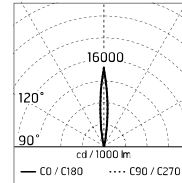

### Optical

Lighting type	Direct
LED type	Power LED
Light distribution	Symmetric
Optical type	Medium

m	lux Max	lux Med
5.00	177	108
4.00	276	169
3.00	491	300
2.00	1105	675
1.00	4418	2701

α = 5.0° + 5.0°      β = 5.0° + 5.0°