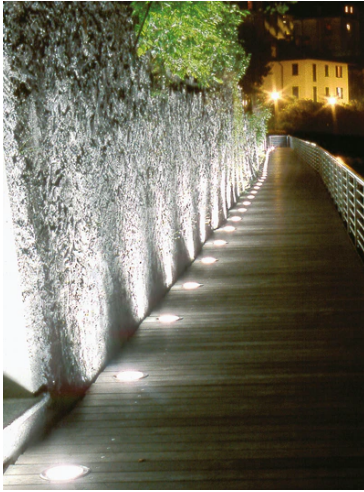

Idra 130 Power Led Transparent Glass

2517212.0 - Inox

Round luminaire for installation in-ground – recessed.

Configuration: AISI 316 deep-drawn stainless steel structure with milled AISI 316L stainless steel finish frame. Glass diffuser: transparent or sandblasted. The stainless steel structure allows installation in extreme conditions (sea or road salt).

Protection rating: IP67

In compliance with EN 60598-1 standards

Class of insulation: mains: I; low voltage: III

Installation: the luminaire is equipped with a piece of cable with a 2-way connector for 3-conductor cables (H2O STOP) for an easy-to-make connection. LED 24V is equipped with a dc/dc highly efficient converter that removes electromagnetic interference and allows parallel wiring and is protected against polarity reversal and sudden voltage peak. Outdoor use requires suitable flexible cables. Installation requires a dedicated box for installation (to be ordered separately). It is important to provide a >400mm gravel layer or a drain system (for concrete surface) to ensure good drainage and to avoid water stagnation.