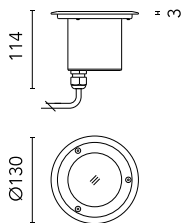

Idra 130 Power Led Transparent Glass

2517212.0 - Inox

Round luminaire for installation in-ground – recessed.

Configuration: AISI 316 deep-drawn stainless steel structure with milled AISI 316L stainless steel finish frame. Glass diffuser: transparent or sandblasted. The stainless steel structure allows installation in extreme conditions (sea or road salt).

Protection rating: IP67

In compliance with EN 60598-1 standards

Class of insulation: mains: I; low voltage: III

Installation: the luminaire is equipped with a piece of cable with a 2-way connector for 3-conductor cables (H2O STOP) for an easy-to-make connection. LED 24V is equipped with a dc/dc highly efficient converter that removes electromagnetic interference and allows parallel wiring and is protected against polarity reversal and sudden voltage peak. Outdoor use requires suitable flexible cables. Installation requires a dedicated box for installation (to be ordered separately). It is important to provide a >400mm gravel layer or a drain system (for concrete surface) to ensure good drainage and to avoid water stagnation.