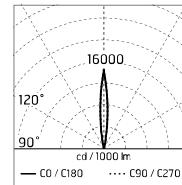

Optical

Lighting type	Direct
LED type	Power LED
Light distribution	Symmetric
Optical type	Spot

m	lux	
	Max	Med
5.00	177	108
4.00	276	169
3.00	491	300
2.00	1105	675
1.00	4418	2701

α = 5.0° + 5.0° β = 5.0° + 5.0°