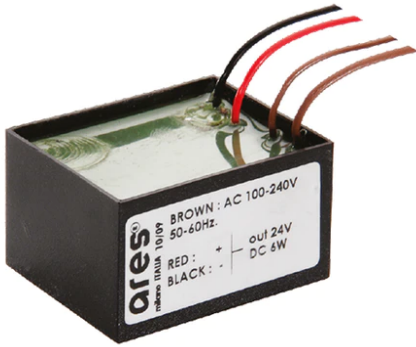

Idra 130 Power Led Transparent Glass

2517212.0 - Inox

Round luminaire for installation in-ground – recessed.

Configuration: AISI 316 deep-drawn stainless steel structure with milled AISI 316L stainless steel finish frame. Glass diffuser: transparent or sandblasted. The stainless steel structure allows installation in extreme conditions (sea or road salt).

Protection rating: IP67

In compliance with EN 60598-1 standards

Class of insulation: mains: I; low voltage: III

Installation: the luminaire is equipped with a piece of cable with a 2-way connector for 3-conductor cables (H2O STOP) for an easy-to-make connection. LED 24V is equipped with a dc/dc highly efficient converter that removes electromagnetic interference and allows parallel wiring and is protected against polarity reversal and sudden voltage peak. Outdoor use requires suitable flexible cables. Installation requires a dedicated box for installation (to be ordered separately). It is important to provide a >400mm gravel layer or a drain system (for concrete surface) to ensure good drainage and to avoid water stagnation.

Electrical

Frequency (Hz)	50-60	Insulation class	III
Voltage (V)	24		
Dimmable	No		
Driver type	Not dimmable		
Emergency	Without		

Physical

Color	Inox
--------------	------

Idra 130 Power Led Transparent Glass

Box for Installation Idra 130
85

3/4 Way Terminal Block 4 Poles Ip68
H2O Stop
215

Power Supply 8W 100÷240Vac/24Vdc
350mA Ip20
150

Power Supply 100÷240Vac/ 8W at
24Vdc/ 6W at 350mA Ip65
106

Power Supply 10W 110÷240Vac/24Vdc
Ip20
87