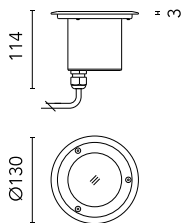

## Idra 130 Power Led Sandblasted Glass

255638.0 - Inox

Round luminaire for installation in-ground – recessed.

Configuration: AISI 316 deep-drawn stainless steel structure with milled AISI 316L stainless steel finish frame. Glass diffuser: transparent or sandblasted. The stainless steel structure allows installation in extreme conditions (sea or road salt).

Protection rating: IP67

In compliance with EN 60598-1 standards

Class of insulation: mains: I; low voltage: III

Installation: the luminaire is equipped with a piece of cable with a 2-way connector for 3-conductor cables (H2O STOP) for an easy-to-make connection. LED 24V is equipped with a dc/dc highly efficient converter that removes electromagnetic interference and allows parallel wiring and is protected against polarity reversal and sudden voltage peak. Outdoor use requires suitable flexible cables. Installation requires a dedicated box for installation (to be ordered separately). It is important to provide a >400mm gravel layer or a drain system (for concrete surface) to ensure good drainage and to avoid water stagnation.