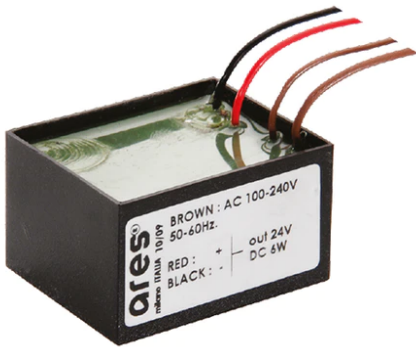

## Idra 130 Power Led Sandblasted Glass

255638.0 - Inox

Round luminaire for installation in-ground – recessed.

Configuration: AISI 316 deep-drawn stainless steel structure with milled AISI 316L stainless steel finish frame. Glass diffuser: transparent or sandblasted. The stainless steel structure allows installation in extreme conditions (sea or road salt).

Protection rating: IP67

In compliance with EN 60598-1 standards

Class of insulation: mains: I; low voltage: III

Installation: the luminaire is equipped with a piece of cable with a 2-way connector for 3-conductor cables (H2O STOP) for an easy-to-make connection. LED 24V is equipped with a dc/dc highly efficient converter that removes electromagnetic interference and allows parallel wiring and is protected against polarity reversal and sudden voltage peak. Outdoor use requires suitable flexible cables. Installation requires a dedicated box for installation (to be ordered separately). It is important to provide a >400mm gravel layer or a drain system (for concrete surface) to ensure good drainage and to avoid water stagnation.

### Physical

<b>Color</b>	Inox
--------------	------

# Idra 130 Power Led Sandblasted Glass

Box for Installation Idra 130  
85

3/4 Way Terminal Block 4 Poles Ip68  
H2O Stop  
215

Power Supply 8W 100+240Vac/24Vdc  
350mA Ip20  
150

Power Supply 100+240Vac/ 8W at  
24Vdc/ 6W at 350mA Ip65  
106