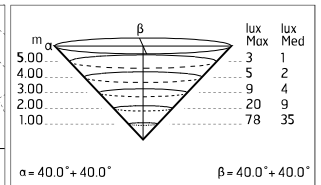

Optical

Lighting type	Direct
LED type	Power LED
Light distribution	Symmetric
Optical type	Diffused light