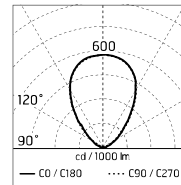

Optical

Lighting type	Direct
LED type	Power LED
Light distribution	Symmetric
Optical type	Diffused light