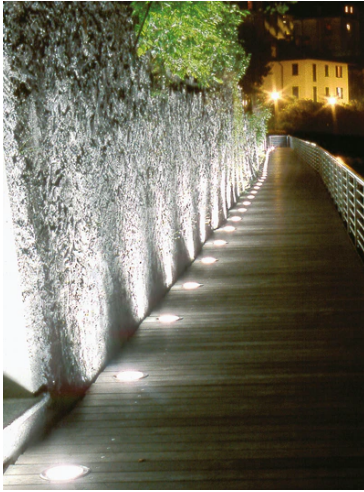

## Idra 130 Power Led Sandblasted Glass

255638.0 - Inox

Round luminaire for installation in-ground – recessed.

Configuration: AISI 316 deep-drawn stainless steel structure with milled AISI 316L stainless steel finish frame. Glass diffuser: transparent or sandblasted. The stainless steel structure allows installation in extreme conditions (sea or road salt).

Protection rating: IP67

In compliance with EN 60598-1 standards

Class of insulation: mains: I; low voltage: III

Installation: the luminaire is equipped with a piece of cable with a 2-way connector for 3-conductor cables (H2O STOP) for an easy-to-make connection. LED 24V is equipped with a dc/dc highly efficient converter that removes electromagnetic interference and allows parallel wiring and is protected against polarity reversal and sudden voltage peak. Outdoor use requires suitable flexible cables. Installation requires a dedicated box for installation (to be ordered separately). It is important to provide a >400mm gravel layer or a drain system (for concrete surface) to ensure good drainage and to avoid water stagnation.