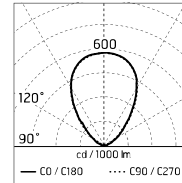

Optical

Lighting type	Direct
LED type	Power LED
Light distribution	Symmetric
Optical type	Diffused light

Electrical

Frequency (Hz)	50-60	Insulation class	III
Voltage (V)	24		
Dimmable	No		
Driver type	Not dimmable		
Emergency	Without		