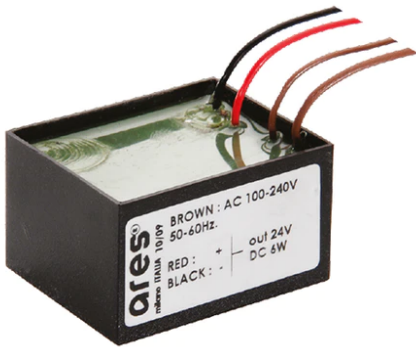

Idra 130 Power Led Sandblasted Glass

255628.0 - Inox

Round luminaire for installation in-ground – recessed.

Configuration: AISI 316 deep-drawn stainless steel structure with milled AISI 316L stainless steel finish frame. Glass diffuser: transparent or sandblasted. The stainless steel structure allows installation in extreme conditions (sea or road salt).

Protection rating: IP67

In compliance with EN 60598-1 standards

Class of insulation: mains: I; low voltage: III

Installation: the luminaire is equipped with a piece of cable with a 2-way connector for 3-conductor cables (H2O STOP) for an easy-to-make connection. LED 24V is equipped with a dc/dc highly efficient converter that removes electromagnetic interference and allows parallel wiring and is protected against polarity reversal and sudden voltage peak. Outdoor use requires suitable flexible cables. Installation requires a dedicated box for installation (to be ordered separately). It is important to provide a >400mm gravel layer or a drain system (for concrete surface) to ensure good drainage and to avoid water stagnation.

Physical

Color	Inox
-------	------

Idra 130 Power Led Sandblasted Glass

Box for Installation Idra 130
85

3/4 Way Terminal Block 4 Poles Ip68
H2O Stop
215

Power Supply 8W 100+240Vac/24Vdc
350mA Ip20
150

Power Supply 100+240Vac/ 8W at
24Vdc/ 6W at 350mA Ip65
106