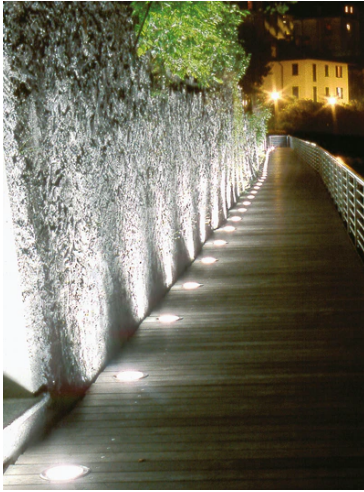

Idra 130 Power Led Sandblasted Glass

255628.0 - Inox

Round luminaire for installation in-ground – recessed.

Configuration: AISI 316 deep-drawn stainless steel structure with milled AISI 316L stainless steel finish frame. Glass diffuser: transparent or sandblasted. The stainless steel structure allows installation in extreme conditions (sea or road salt).

Protection rating: IP67

In compliance with EN 60598-1 standards

Class of insulation: mains: I; low voltage: III

Installation: the luminaire is equipped with a piece of cable with a 2-way connector for 3-conductor cables (H2O STOP) for an easy-to-make connection. LED 24V is equipped with a dc/dc highly efficient converter that removes electromagnetic interference and allows parallel wiring and is protected against polarity reversal and sudden voltage peak. Outdoor use requires suitable flexible cables. Installation requires a dedicated box for installation (to be ordered separately). It is important to provide a >400mm gravel layer or a drain system (for concrete surface) to ensure good drainage and to avoid water stagnation.