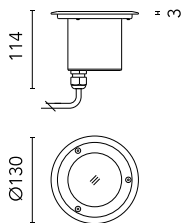

Idra 130 Power Led Sandblasted Glass

255628.0 - Inox

Round luminaire for installation in-ground – recessed.

Configuration: AISI 316 deep-drawn stainless steel structure with milled AISI 316L stainless steel finish frame. Glass diffuser: transparent or sandblasted. The stainless steel structure allows installation in extreme conditions (sea or road salt).

Protection rating: IP67

In compliance with EN 60598-1 standards

Class of insulation: mains: I; low voltage: III

Installation: the luminaire is equipped with a piece of cable with a 2-way connector for 3-conductor cables (H2O STOP) for an easy-to-make connection. LED 24V is equipped with a dc/dc highly efficient converter that removes electromagnetic interference and allows parallel wiring and is protected against polarity reversal and sudden voltage peak. Outdoor use requires suitable flexible cables. Installation requires a dedicated box for installation (to be ordered separately). It is important to provide a >400mm gravel layer or a drain system (for concrete surface) to ensure good drainage and to avoid water stagnation.