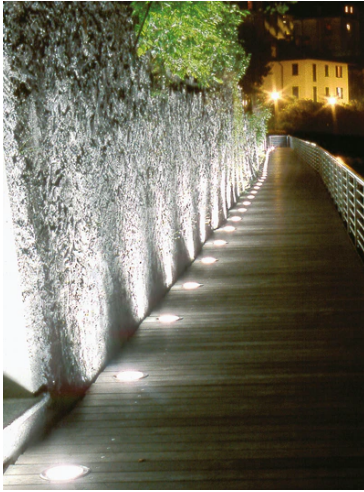

## Idra 130 Power Led Sandblasted Glass

2517228.0 - Inox

Round luminaire for installation in-ground – recessed.

Configuration: AISI 316 deep-drawn stainless steel structure with milled AISI 316L stainless steel finish frame. Glass diffuser: transparent or sandblasted. The stainless steel structure allows installation in extreme conditions (sea or road salt).

Protection rating: IP67

In compliance with EN 60598-1 standards

Class of insulation: mains: I; low voltage: III

Installation: the luminaire is equipped with a piece of cable with a 2-way connector for 3-conductor cables (H2O STOP) for an easy-to-make connection. LED 24V is equipped with a dc/dc highly efficient converter that removes electromagnetic interference and allows parallel wiring and is protected against polarity reversal and sudden voltage peak. Outdoor use requires suitable flexible cables. Installation requires a dedicated box for installation (to be ordered separately). It is important to provide a >400mm gravel layer or a drain system (for concrete surface) to ensure good drainage and to avoid water stagnation.