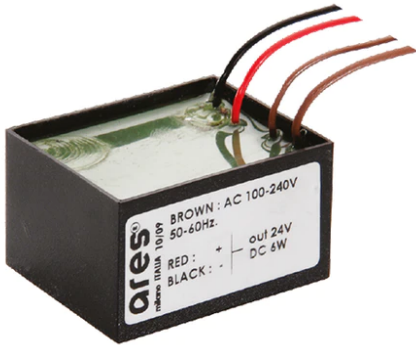

## Idra 130 Power Led Sandblasted Glass

2517228.0 - Inox

Round luminaire for installation in-ground – recessed.

Configuration: AISI 316 deep-drawn stainless steel structure with milled AISI 316L stainless steel finish frame. Glass diffuser: transparent or sandblasted. The stainless steel structure allows installation in extreme conditions (sea or road salt).

Protection rating: IP67

In compliance with EN 60598-1 standards

Class of insulation: mains: I; low voltage: III

Installation: the luminaire is equipped with a piece of cable with a 2-way connector for 3-conductor cables (H2O STOP) for an easy-to-make connection. LED 24V is equipped with a dc/dc highly efficient converter that removes electromagnetic interference and allows parallel wiring and is protected against polarity reversal and sudden voltage peak. Outdoor use requires suitable flexible cables. Installation requires a dedicated box for installation (to be ordered separately). It is important to provide a >400mm gravel layer or a drain system (for concrete surface) to ensure good drainage and to avoid water stagnation.

### Physical

<b>Color</b>	Inox
--------------	------

# Idra 130 Power Led Sandblasted Glass

Box for Installation Idra 130  
85

3/4 Way Terminal Block 4 Poles Ip68  
H2O Stop  
215

Power Supply 8W 100÷240Vac/24Vdc  
350mA Ip20  
150

Power Supply 100÷240Vac/ 8W at  
24Vdc/ 6W at 350mA Ip65  
106