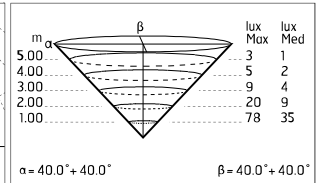

Optical

Lighting type	Direct
LED type	Power LED
Light distribution	Symmetric
Optical type	Diffused light