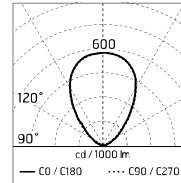

Optical

Lighting type	Direct
LED type	Power LED
Light distribution	Symmetric
Optical type	Diffused light