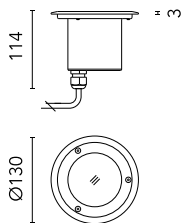

## Idra 130 Power Led Sandblasted Glass

2517228.0 - Inox

Round luminaire for installation in-ground – recessed.

Configuration: AISI 316 deep-drawn stainless steel structure with milled AISI 316L stainless steel finish frame. Glass diffuser: transparent or sandblasted. The stainless steel structure allows installation in extreme conditions (sea or road salt).

Protection rating: IP67

In compliance with EN 60598-1 standards

Class of insulation: mains: I; low voltage: III

Installation: the luminaire is equipped with a piece of cable with a 2-way connector for 3-conductor cables (H2O STOP) for an easy-to-make connection. LED 24V is equipped with a dc/dc highly efficient converter that removes electromagnetic interference and allows parallel wiring and is protected against polarity reversal and sudden voltage peak. Outdoor use requires suitable flexible cables. Installation requires a dedicated box for installation (to be ordered separately). It is important to provide a >400mm gravel layer or a drain system (for concrete surface) to ensure good drainage and to avoid water stagnation.