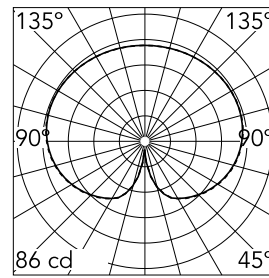

Main specifications

Lamp category	LED retrofit
Mountings	Floor
Environment	Outdoor wet location

Optical

Lighting type	Direct
Light distribution	Symmetric
Optical type	Diffused light

Beam Angle: 0°

h(m)	E(lx)	D(m)
1	86	
2	21	
3	10	
4	5	
5	0	