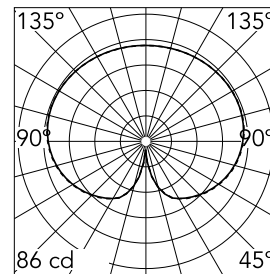

Main specifications

Lamp category	LED retrofit
Power (W)	30
Mountings	Floor
Environment	Outdoor wet location

Optical

Lighting type	Direct
Light distribution	Symmetric
Optical type	Diffused light

Beam Angle:	0°	
h(m)	E(lx)	D(m)
1	86	
2	21	
3	10	
4	5	
5	0	