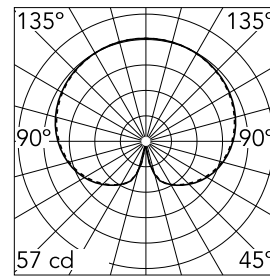

### Optical

<b>Lighting type</b>	Direct
<b>Light distribution</b>	Symmetric
<b>Optical type</b>	Diffused light

Beam Angle: 0°

h(m)	E(lx)	D(m)
1	57	
2	14	
3	6	
4	4	
5	0	

Luminous flux luminaire  
700 lm