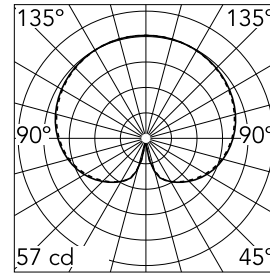

Main specifications

Lamp category	LED retrofit
Mountings	Floor
Environment	Outdoor

Optical

Lighting type	Direct
Light distribution	Symmetric
Optical type	Diffused light

Beam Angle:	0°	
h(m)	E(lx)	D(m)
1	57	
2	14	
3	6	
4	4	
5	0	