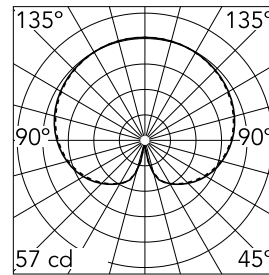

Main specifications

Lamp category	LED retrofit
Mountings	Floor
Environment	Outdoor wet location

Optical

Lighting type	Direct
Light distribution	Symmetric
Optical type	Diffused light

Beam Angle: 0°

h(m)	E(lx)	D(m)
1	57	
2	14	
3	6	
4	4	
5	0	