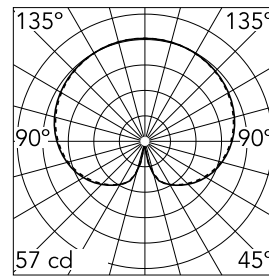

Main specifications

Lamp category	LED retrofit
Mountings	Floor
Environment	Outdoor wet location

Optical

Lighting type	Direct
Light distribution	Symmetric
Optical type	Diffused light

Beam Angle: 0°

h(m)	E(lx)	D(m)
1	57	
2	14	
3	6	
4	4	
5	0	