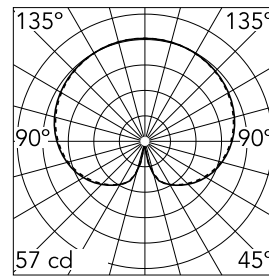

### Optical

<b>Lighting type</b>	Direct
<b>Light distribution</b>	Symmetric
<b>Optical type</b>	Diffused light

Beam Angle: 0°

h(m)	E(lx)	D(m)
1	57	
2	14	
3	6	
4	4	
5	0	

Luminous flux luminaire  
700 lm

### Physical

<b>Color</b>	Black/Black Lava
<b>Orientation</b>	Fixed
<b>Weight (kg)</b>	5