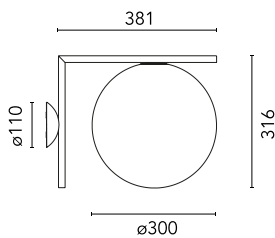

Electrical

Frequency (Hz)	50-60
Voltage (V)	220-240
Dimmable	Yes
Emergency	Without
Insulation class	I

Physical

Color	Burgundy Red
Orientation	Fixed
Weight (kg)	3.8

Note

Bulb not included. LED: max 15W - E27