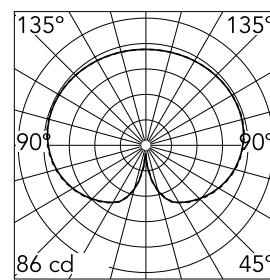

IC Ceiling Wall 2 Outdoor Burgundy Red

New

■ F012J00C037 - Burgundy Red

Wall- or ceiling-mounted light fitting with diffuse light for exterior use available in two sizes. Frame in brushed stainless steel, brushed brass finish or painted opaque black or burgundy. The structure of the fitting is treated with a chemical conversion process for effective resistance to atmospheric agents. Special attention is recommended during installation and maintenance to prevent damage to the powder coating. Opalescent diffuser in shiny white translucent blown glass. The light comes with seals for IP-rated connection.

Main specifications

Lamp category	LED retrofit
Mountings	Ceiling and wall surface
Environment	Outdoor wet location

Optical

Lighting type	Direct
Light distribution	Symmetric
Optical type	Diffused light

Beam Angle:	0°	
h(m)	E(lx)	D(m)
1	86	
2	21	
3	10	
4	5	
5	0	

Luminous flux luminaire
1400 lm

Electrical

Frequency (Hz)	50-60
Voltage (V)	220-240
Dimmable	Yes
Emergency	Without
Insulation class	I

Physical

Color	Burgundy Red
Orientation	Fixed
Weight (kg)	3.8

Note

Bulb not included. LED: max 15W - E27