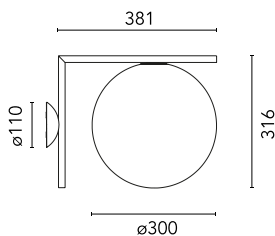

IC Ceiling Wall 2 Outdoor Brass Finish

New

 F012J00C059 - Brass

Wall- or ceiling-mounted light fitting with diffuse light for exterior use available in two sizes. Frame in brushed stainless steel, brushed brass finish or painted opaque black or burgundy. The structure of the fitting is treated with a chemical conversion process for effective resistance to atmospheric agents. Special attention is recommended during installation and maintenance to prevent damage to the powder coating. Opalescent diffuser in shiny white translucent blown glass. The light comes with seals for IP-rated connection.

Main specifications

Lamp category	LED retrofit
Mountings	Ceiling and wall surface
Environment	Outdoor wet location

Optical

Lighting type	Direct
Light distribution	Symmetric
Optical type	Diffused light

Beam Angle: 0°

h(m)	E(lx)	D(m)
1	86	
2	21	
3	10	
4	5	
5	0	

Luminous flux luminaire
1400 lm

Electrical

Frequency (Hz)	50-60
Voltage (V)	220-240
Dimmable	Yes
Emergency	Without
Insulation class	I

Physical

Color	Brass
Orientation	Fixed
Weight (kg)	3.8