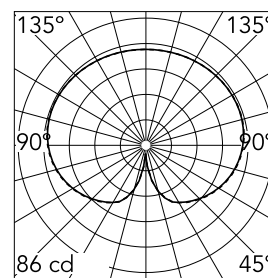

IC Ceiling Wall 2 Outdoor Brass Finish

New

 F012J00C059 - Brass

Wall- or ceiling-mounted light fitting with diffuse light for exterior use available in two sizes. Frame in brushed stainless steel, brushed brass finish or painted opaque black or burgundy. The structure of the fitting is treated with a chemical conversion process for effective resistance to atmospheric agents. Special attention is recommended during installation and maintenance to prevent damage to the powder coating. Opalescent diffuser in shiny white translucent blown glass. The light comes with seals for IP-rated connection.

Main specifications

Lamp category	LED retrofit
Mountings	Ceiling and wall surface
Environment	Outdoor wet location

Optical

Lighting type	Direct
Light distribution	Symmetric
Optical type	Diffused light

Beam Angle: 0°

h(m)	E(lx)	D(m)
1	86	
2	21	
3	10	
4	5	
5	0	

Luminous flux luminaire
1400 lm

Electrical

Frequency (Hz)	50-60
Voltage (V)	220-240
Dimmable	Yes
Emergency	Without
Insulation class	I

Physical

Color	Brass
Orientation	Fixed
Weight (kg)	3.8