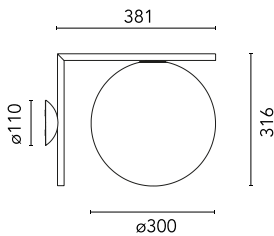

Main specifications

Lamp category	LED retrofit
Mountings	Ceiling and wall surface
Environment	Outdoor wet location

Optical

Lighting type	Direct
Light distribution	Symmetric
Optical type	Diffused light

Beam Angle: 0°

h(m)	E(lx)	D(m)
1	86	
2	21	
3	10	
4	5	
5	0	

Luminous flux luminaire
1400 lm

Electrical

Frequency (Hz)	50-60
Voltage (V)	220-240
Dimmable	Yes
Emergency	Without
Insulation class	I

Physical

Color	Black
Orientation	Fixed
Weight (kg)	3.8