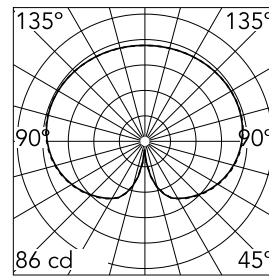

IC Ceiling Wall 2 Outdoor Black

New

■ F012J00C030 - Black

Wall- or ceiling-mounted light fitting with diffuse light for exterior use available in two sizes. Frame in brushed stainless steel, brushed brass finish or painted opaque black or burgundy. The structure of the fitting is treated with a chemical conversion process for effective resistance to atmospheric agents. Special attention is recommended during installation and maintenance to prevent damage to the powder coating. Opalescent diffuser in shiny white translucent blown glass. The light comes with seals for IP-rated connection.

Main specifications

Lamp category	LED retrofit
Mountings	Ceiling and wall surface
Environment	Outdoor wet location

Optical

Lighting type	Direct
Light distribution	Symmetric
Optical type	Diffused light

Beam Angle: 0°

h(m)	E(lx)	D(m)
1	86	
2	21	
3	10	
4	5	
5	0	

Luminous flux luminaire
1400 lm

Electrical

Frequency (Hz)	50-60
Voltage (V)	220-240
Dimmable	Yes
Emergency	Without
Insulation class	I

Physical

Color	Black
Orientation	Fixed
Weight (kg)	3.8