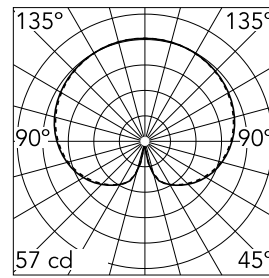

IC Ceiling Wall 1 Outdoor Brass Finish

New

 F012H00C059 - Brass

Wall- or ceiling-mounted light fitting with diffuse light for exterior use available in two sizes. Frame in brushed stainless steel, brushed brass finish or painted opaque black or burgundy. The structure of the fitting is treated with a chemical conversion process for effective resistance to atmospheric agents. Special attention is recommended during installation and maintenance to prevent damage to the powder coating. Opalescent diffuser in shiny white translucent blown glass. The light comes with seals for IP-rated connection.

Main specifications

Lamp category	LED retrofit
Mountings	Ceiling and wall surface
Environment	Outdoor wet location

Optical

Lighting type	Direct
Light distribution	Symmetric
Optical type	Diffused light

Beam Angle: 0°

h(m)	E(lx)	D(m)
1	57	
2	14	
3	6	
4	4	
5	0	

Luminous flux luminaire
700 lm

Electrical

Frequency (Hz)	50-60
Voltage (V)	220-240
Dimmable	Yes
Emergency	Without
Insulation class	I

Physical

Color	Brass
Orientation	Fixed
Weight (kg)	2.2