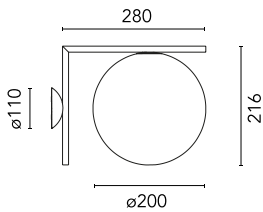

IC Ceiling Wall 1 Outdoor Brass Finish

New

 F012H00C059 - Brass

Wall- or ceiling-mounted light fitting with diffuse light for exterior use available in two sizes. Frame in brushed stainless steel, brushed brass finish or painted opaque black or burgundy. The structure of the fitting is treated with a chemical conversion process for effective resistance to atmospheric agents. Special attention is recommended during installation and maintenance to prevent damage to the powder coating. Opalescent diffuser in shiny white translucent blown glass. The light comes with seals for IP-rated connection.

Main specifications

Lamp category	LED retrofit
Mountings	Ceiling and wall surface
Environment	Outdoor wet location

Optical

Lighting type	Direct
Light distribution	Symmetric
Optical type	Diffused light

Beam Angle: 0°

h(m)	E(lx)	D(m)
1	57	
2	14	
3	6	
4	4	
5	0	

Luminous flux luminaire
700 lm

Electrical

Frequency (Hz)	50-60
Voltage (V)	220-240
Dimmable	Yes
Emergency	Without
Insulation class	I

Physical

Color	Brass
Orientation	Fixed
Weight (kg)	2.2