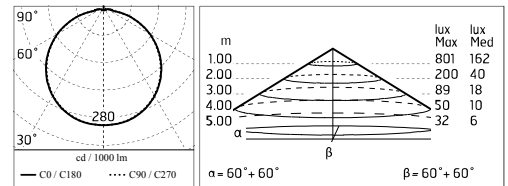

Optical

Lighting type	Direct
LED type	Power LED
Light distribution	Symmetric
Optical type	Diffused light