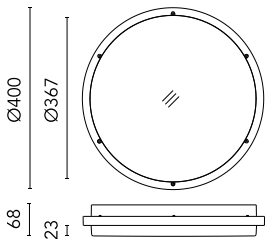

Optical

Lighting type	Direct
LED type	Power LED
Light distribution	Symmetric
Optical type	Diffused light