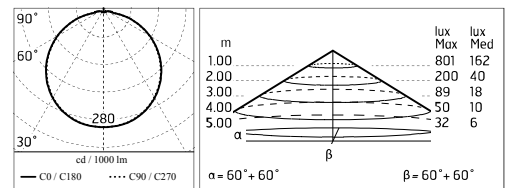

Electrical

Frequency (Hz)	50-60	Insulation class	I
Voltage (V)	110-240		
Dimmable	Yes		
Driver type	Electronic dimmable 1-10V		
Emergency	Without		

Physical

Color	Deep Brown