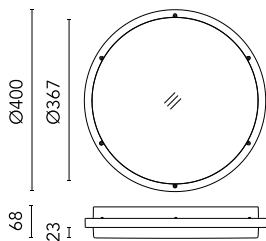

Electrical

Frequency (Hz)	50-60	Insulation class	I
Voltage (V)	110-240		
Dimmable	Yes		
Driver type	Electronic dimmable 1-10V		
Emergency	Without		

Physical

Color	Deep Brown