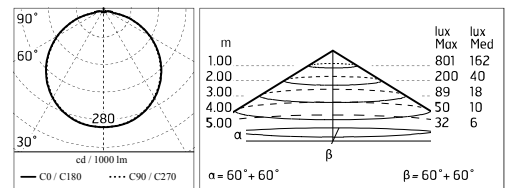

Electrical

Frequency (Hz)	50-60	Insulation class	I
Voltage (V)	110-240		
Dimmable	Yes		
Driver type	Electronic dimmable 1-10V		
Emergency	Without		

Physical

Color	Deep Brown