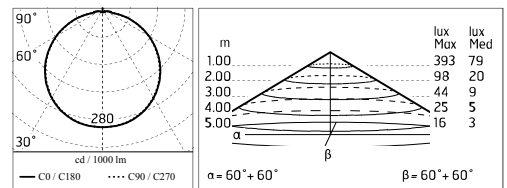

Optical

Lighting type	Direct
LED type	Power LED
Light distribution	Symmetric
Optical type	Diffused light