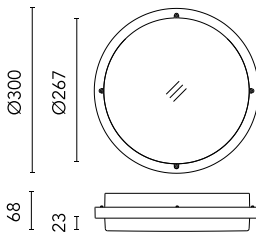

Electrical

Frequency (Hz)	50-60	Insulation class	I
Voltage (V)	220-240		
Dimmable	Yes		
Driver type	Electronic dimnable DALI		
Emergency	Without		

Physical

Color	Black