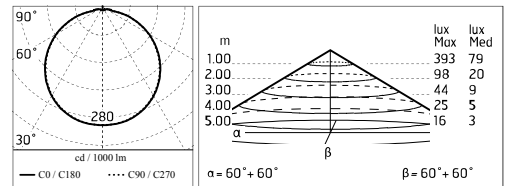

Electrical

Frequency (Hz)	50-60	Insulation class	I
Voltage (V)	220-240		
Dimmable	Yes		
Driver type	Electronic dimnable DALI		
Emergency	Without		

Physical

Color	Black