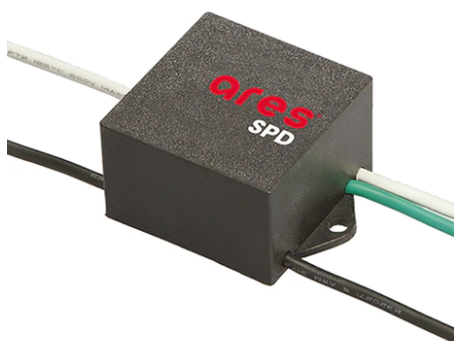

Giulia 300 Dimmable 1-10V

SPD (Surge Protection Device)

237