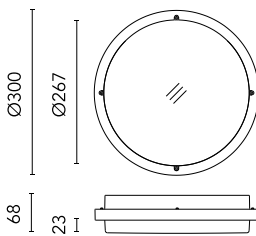

Optical

Lighting type	Direct
LED type	Power LED
Light distribution	Symmetric
Optical type	Diffused light