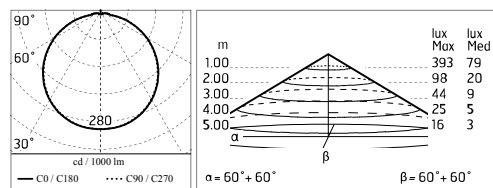

Optical

Lighting type	Direct
LED type	Power LED
Light distribution	Symmetric
Optical type	Diffused light