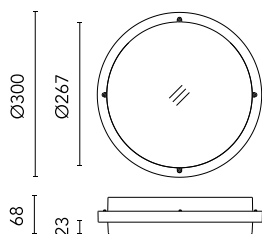

Physical

Color	Forest Green