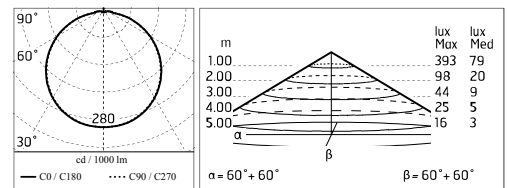

Optical

Lighting type	Direct
LED type	Power LED
Light distribution	Symmetric
Optical type	Diffused light