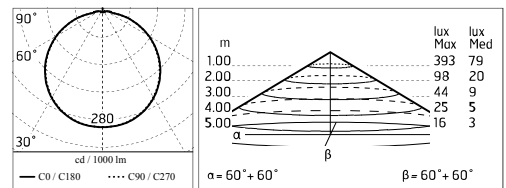

Optical

Lighting type	Direct
LED type	Power LED
Light distribution	Symmetric
Optical type	Diffused light