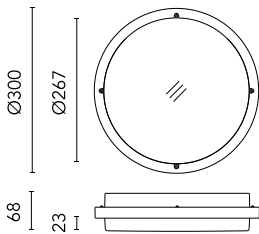

Optical

Lighting type	Direct
LED type	Power LED
Light distribution	Symmetric
Optical type	Diffused light