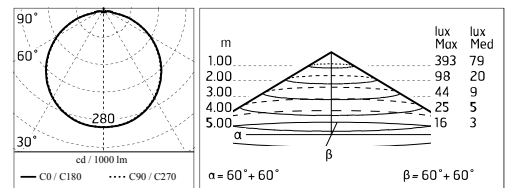

Optical

Lighting type	Direct
LED type	Power LED
Light distribution	Symmetric
Optical type	Diffused light