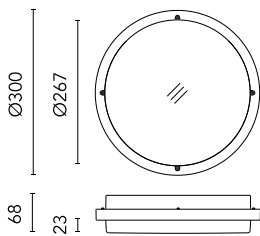

Giulia 300 Dimmable 1-10V

544003-310.1 - White

Round luminaire for installation on wall or ceiling – surface mounted.

Configuration: die-cast aluminium structure and frame, EN AB-47100 alloy (low copper content). Polycarbonate diffuser: opal with satin finish.

Protection rating: IP66

In compliance with EN60598-1 standards

Class of insulation: I

Installation: the luminaire is equipped with two cable holders and a three-pole quick-connection terminal.

Giulia Ø200 and Ø300: 5mm < Ø < 10mm cables.

Giulia Ø400: 6mm < Ø < 13mm cables. Outdoor use requires suitable flexible cables assuring the watertightness of the cable holder.

During the installation and the maintenance of the fixtures it is important to be careful and avoid damages on the paint coating.

Physical

Color	White
--------------	-------

Giulia 300 Dimmable 1-10V

SPD (Surge Protection Device)
237