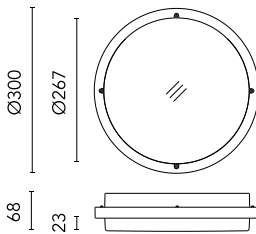

Optical

Lighting type	Direct
LED type	Power LED
Light distribution	Symmetric
Optical type	Diffused light