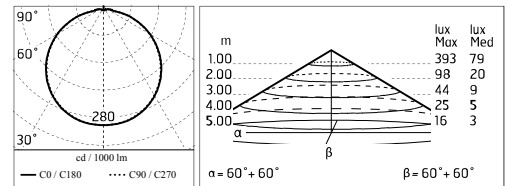

Optical

Lighting type	Direct
LED type	Power LED
Light distribution	Symmetric
Optical type	Diffused light